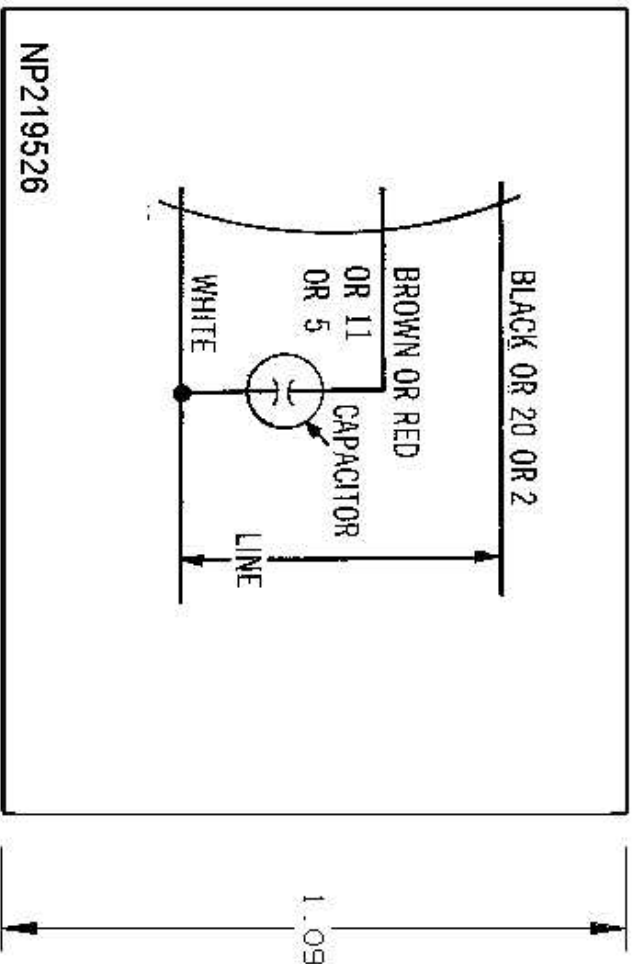

**Technical Specifications**

Electrical Type	Permanent Split Capacitor	Poles	6
Rotation	Counterclockwise	Mounting	Lug
Motor Orientation	Vertical Shaft Up	Drive End Bearing	Sleeve
Opp Drive End Bearing	Sleeve	Frame Material	Rolled Steel
Shaft Type	Flat	Overall Length	8.13 in
Frame Length	3.57 in	Shaft Diameter	0.500 in
Shaft Extension	3.00 in		

REV	DESCRIPTION
1	Convert to RBC Format JAR 8-2005

1 Convert to RBC Format JAR 8-2005

1.40  
MAX

**TYPE FACE:** COLORS OR NUMBERS DENOTING LEAD IDENTIFICATION AND N.P. NUMBER ARE TO BE 18 POINT NEWS GOTHIC CONDENSED. OTHER INFORMATION SHOULD BE 18 POINT IF SPACE ALLOWS, OTHERWISE USE 14 POINT.

**MATERIALS:** 4 MIL WHITE VINYL ADHESIVE STOCK GE SPEC 450FG41-S1

BLACK INK GE SPEC A50FM448

**NOTE:** THE BOX LINES AND DIMENSIONS REPRESENT THE SIZE OF THE TAPE TO BE USED. DO NOT INCLUDE THESE IN STAMP FORMAT.