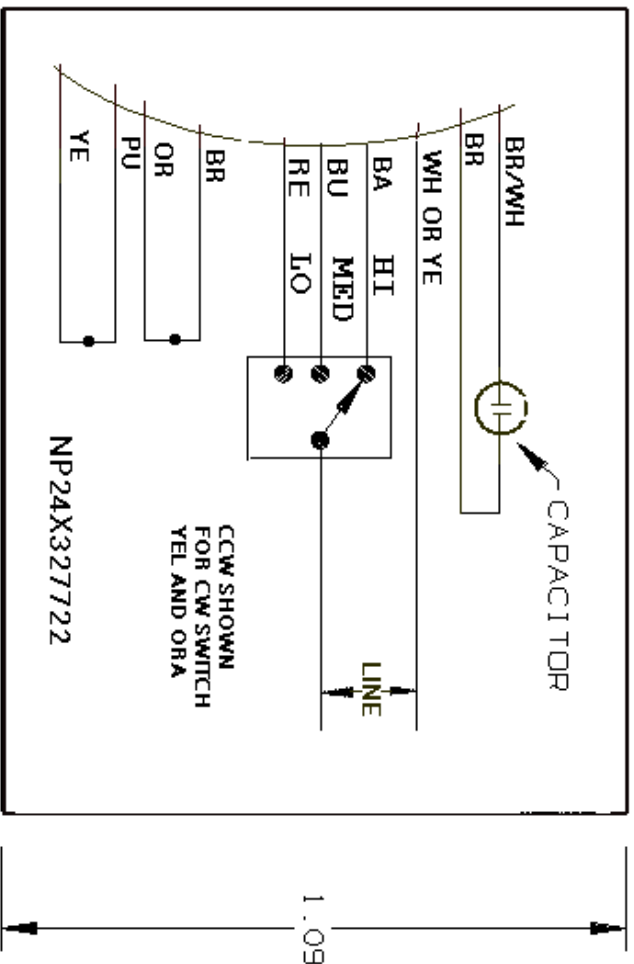

PRODUCT INFORMATION PACKET

Model No: 3D008
Catalog No: 3D008
3/4 HP Fan & Blower Motor, 1075 RPM, 3 Speed, 460 Volts, 48 Frame, OAO
Direct Drive Motors

Regal and Genteq are trademarks of Regal Beloit Corporation or one of its affiliated companies.
©2019 Regal Beloit Corporation, All Rights Reserved. MC017097E

Technical Specifications

Electrical Type	Permanent Split Capacitor	Poles	6
Rotation	Reversible	Mounting	Round Belly Band
Motor Orientation	Any	Drive End Bearing	Ball
Opp Drive End Bearing	Ball	Frame Material	Rolled Steel
Shaft Type	Double Flat	Overall Length	13.39 in
Frame Length	5.32 in	Shaft Diameter	0.500 in
Shaft Extension	6.50 in	Thru-bolts Extension	1.25 in

REV	DESCRIPTION
1	Convert to RBC Format JAR 10 2005

1 Convert to RBC Format JAR 10 2005

TYPE FACE: COLORS OR NUMBERS DENOTING LEAD IDENTIFICATION AND N.P. NUMBER ARE TO BE 18 POINT NEWS GOTHIC CONDENSED. OTHER INFORMATION SHOULD BE 18 POINT IF SPACE ALLOWS, OTHERWISE USE 14 POINT.

MATERIALS: 4 MIL WHITE VINYL ADHESIVE STOCK GE SPEC 450FG41-S1

BLACK INK GE SPEC A50FM448

NOTE: THE BOX LINES AND DIMENSIONS REPRESENT THE SIZE OF THE TAPE TO BE USED. DO NOT INCLUDE THESE IN STAMP FORMAT.