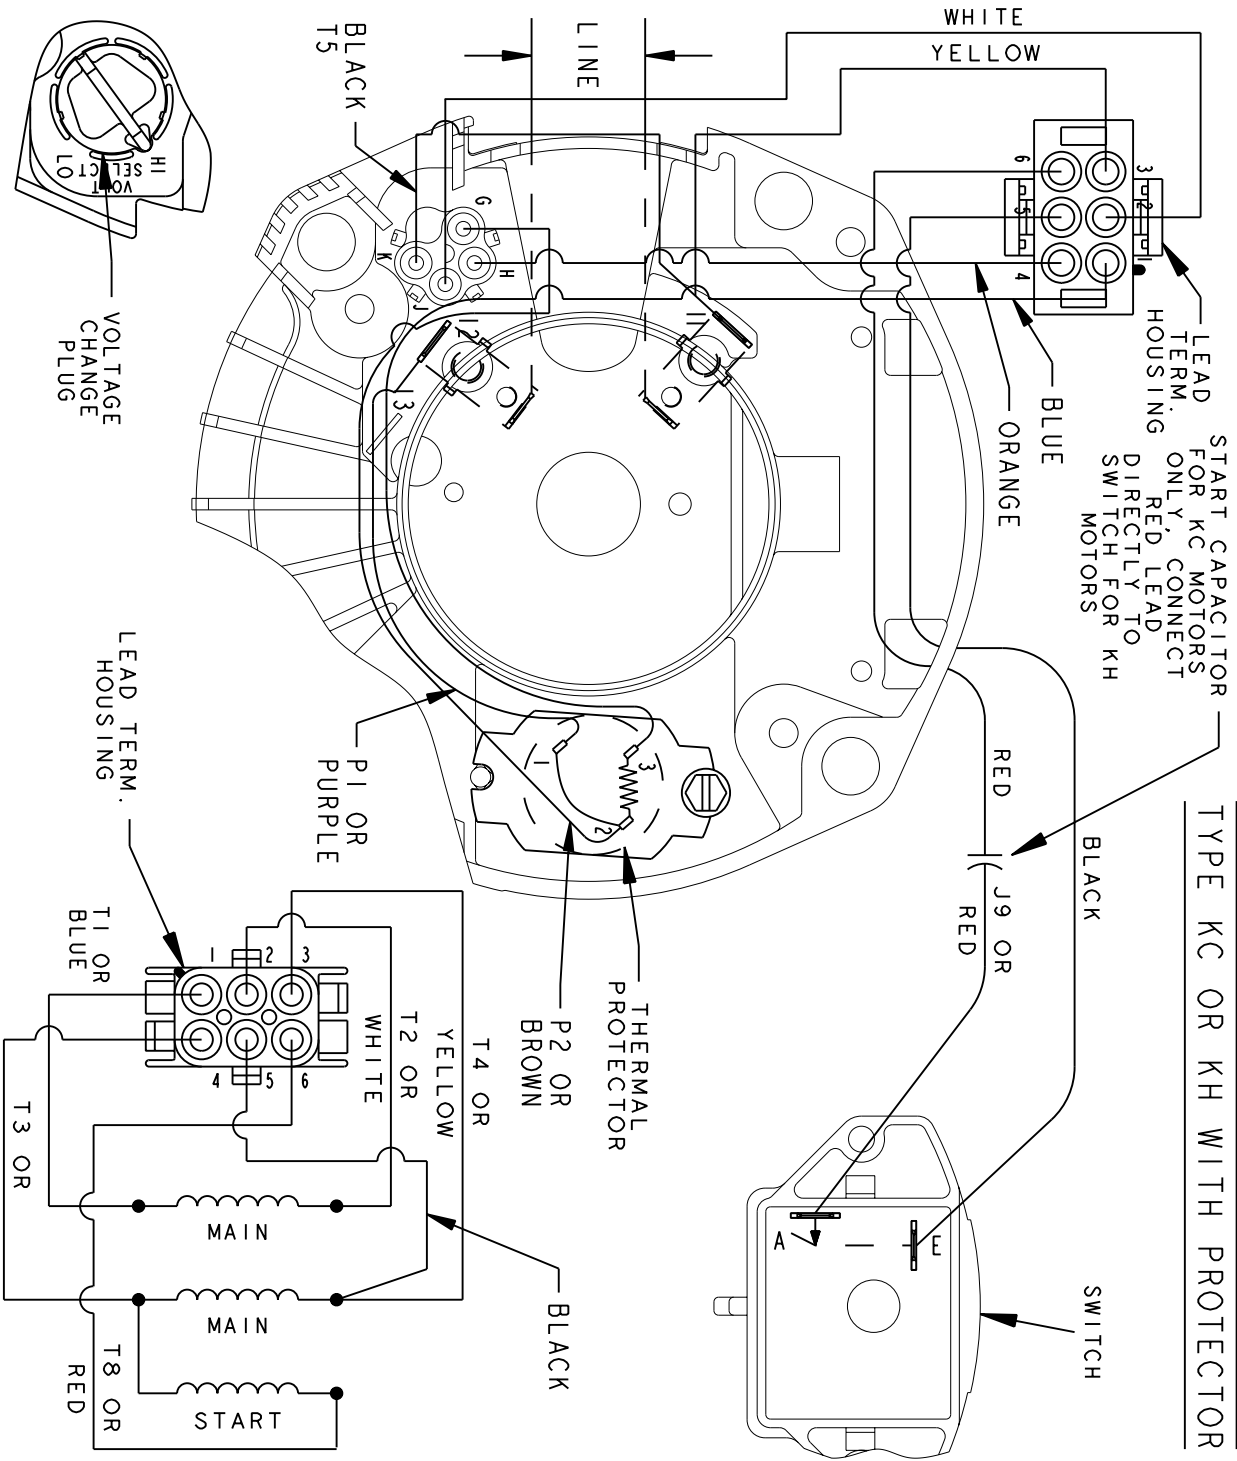

NOTE#1 - HI VOLTAGE SHOWN FOR LOW VOLTAGE
ROTATE VOLTAGE CHANGE PLUG TO LO POSITION.