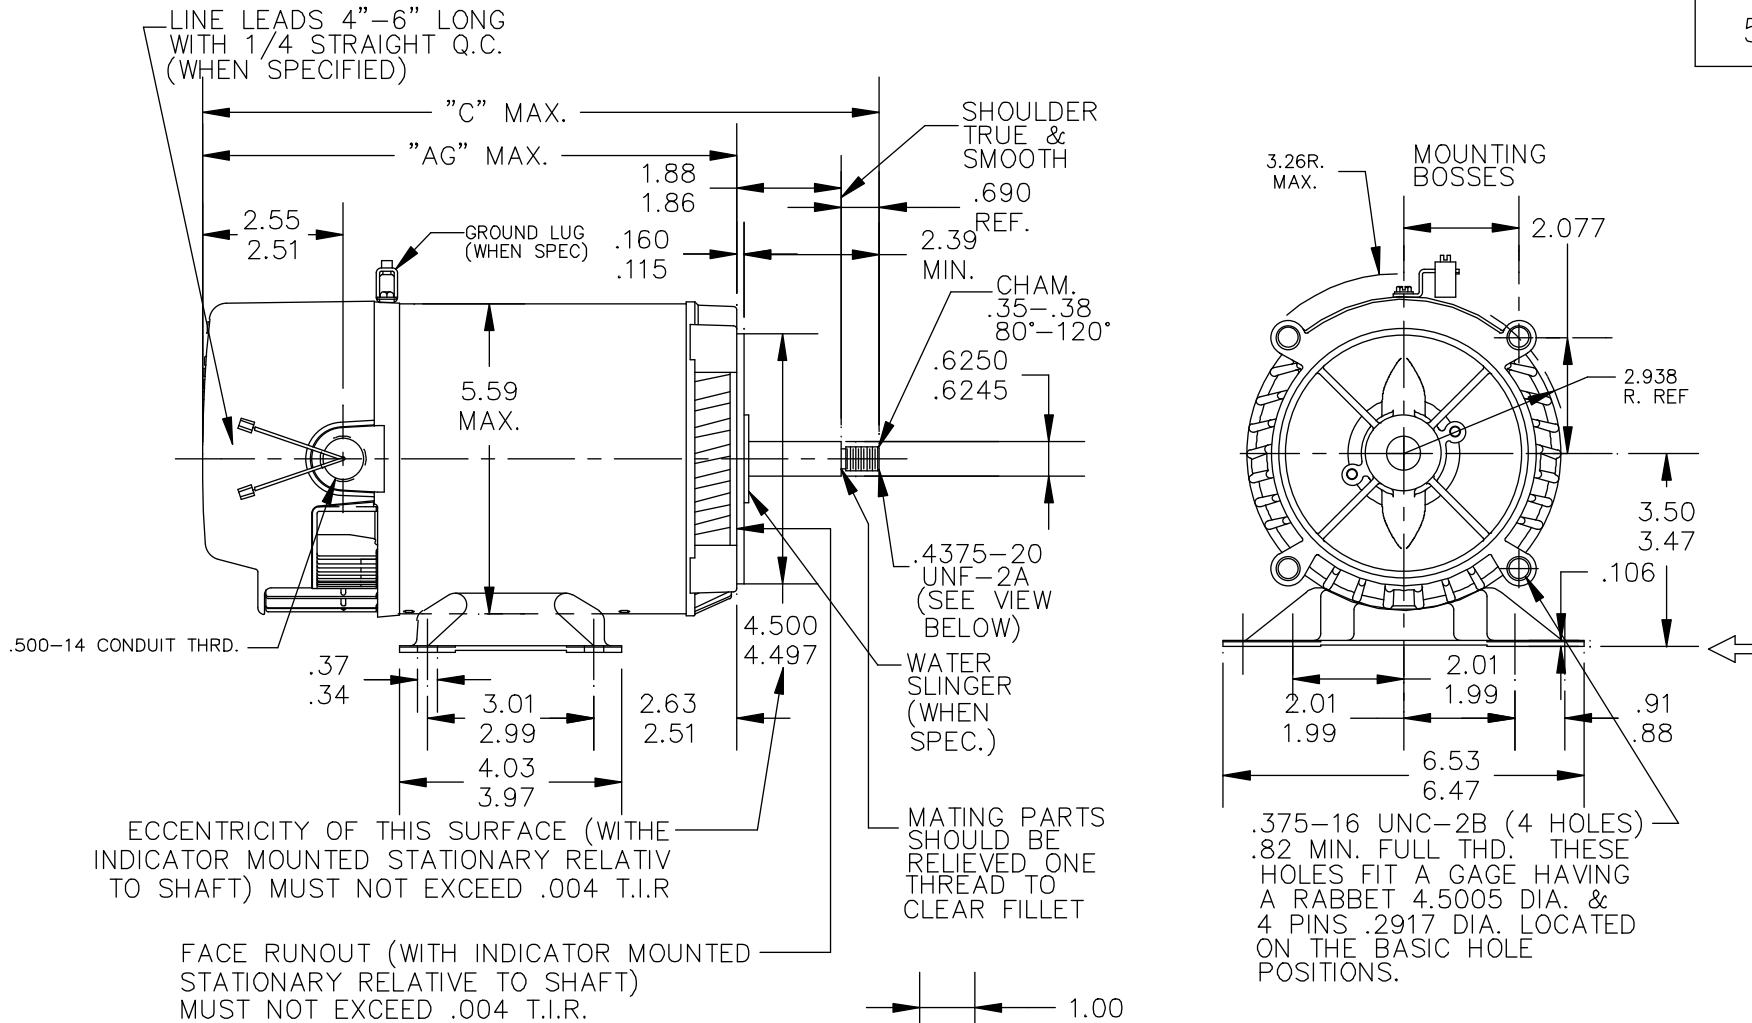

52A109357

3	KC	39	56J	13.98	11.35		6.87
2	KC	33	56J	12.52	9.89		5.41
1	KC,KH	39	56J	11.54	8.91		4.43
P	TYPE	RBC SIZE	NEMA FR	C	AG		SHELL REF.

TOLERANCES UNLESS SPECIFIED
DEC. INCHES
.X ±0.1

DRAWN M M 11/08/93
CHK
APPD M.A.M. 11/08/93

3	JET/POOL IS REPLACED BY JET PUMP PER ECO-0033464	PVR	05/16/13	DS	.XX	±0.02	TITLE	OUTLINE
2	REDRAWN IN DRAFTSIGHT NO CHANGES	GR	10/16/12	PKG	.XXX	±0.005		56J - JET PUMP - WELD BASE
1	CHG TO RBC FORMAT PER ISO5-1777	SD	03/13/06		.XXXX	±0.0005	MAT'L.	
NO.	REVISION	BY & DATE	CHK	ANG		±1.0	FINISH	3 of 4

SCALE 1=1
REF
FMF
PREV