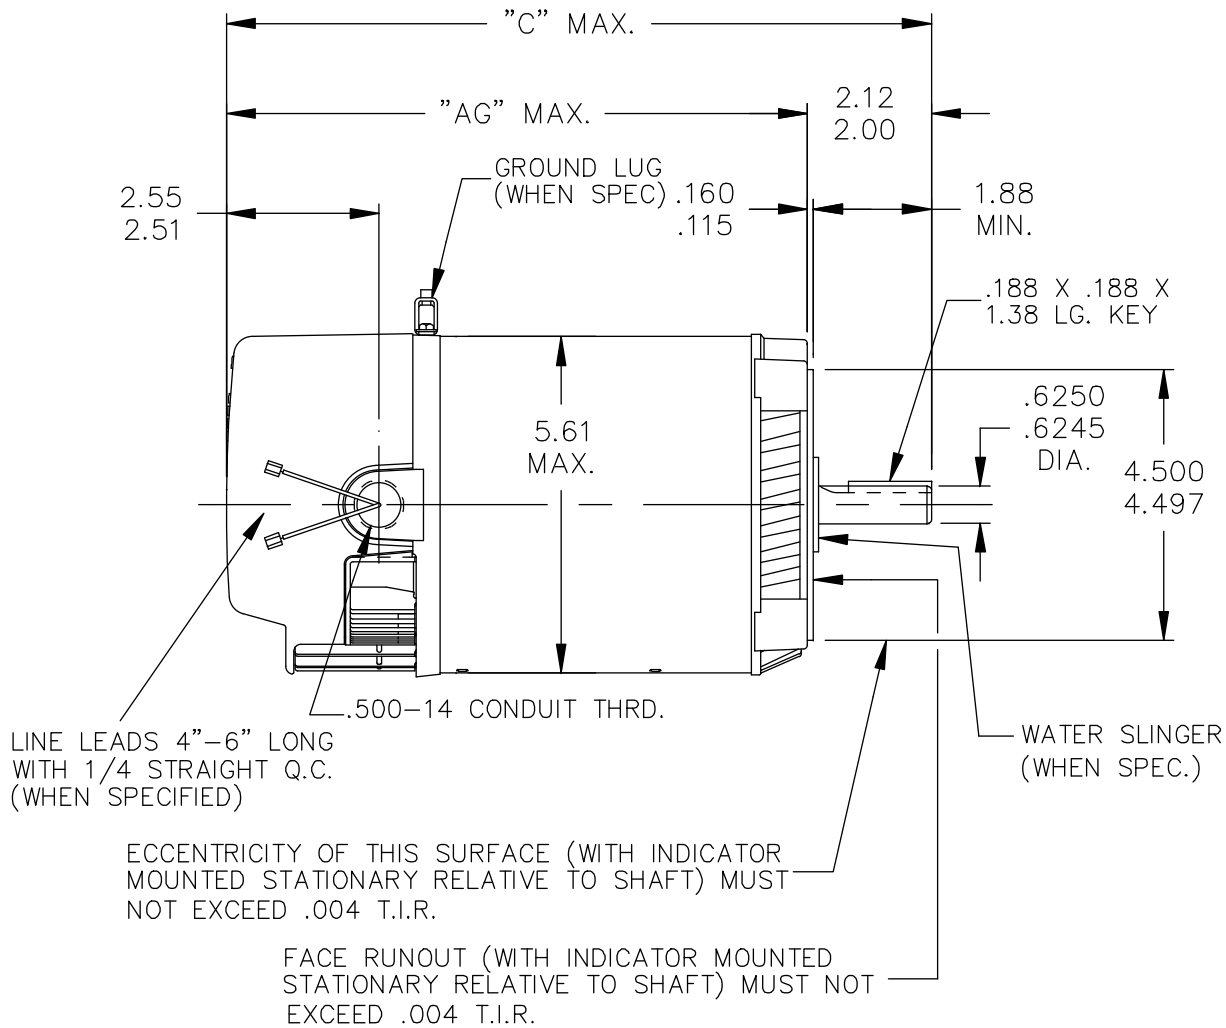

52A107160

4	KC	39	56C	15.10	12.98	8.50
3	KC	39	56C	13.47	11.35	6.87
2	KC	33	56C	12.01	9.89	5.41
1	KC,KH	39	56C	11.03	8.91	4.43
P	TYPE	RBC SIZE	NEMA FR	C	AG	SHELL REF.

NO.	REVISION	BY & DATE	CHK	TOLERANCES UNLESS SPECIFIED		FINISH	DRAWN	DATE
				DEC.	INCHES			
10	JET/POOL IS REPLACED BY JET PUMP PER ECO-0033464	PVR 05/15/13					BJS	06/13/91
9	CHG TO RBC FORMAT PER ISO5-1777	SUD 02/21/06	.X	±.1			CHK	
8	ADDED PART #4.	MDP 10/24/95	.XX	±.03			APPD	CCP 03/10/95
6	REDRAWN BY 2M SOFTWARE CO.	CCP 03/10/95	.XXX	±.005			SCALE	3=8
5	REV'D ORIENTATION OF GROUND LUG	BLJ 11/11/91	.XXXX	±.0005			REF	
			ANG	±1/2"			FMF	
							PREV	

REGAL-BELOIT CORPORATION

TITLE OUTLINE
2 COMPARTMENT UPGRADE - 56C - JET PUMP

MAT'L.
FINISH 3 of 4