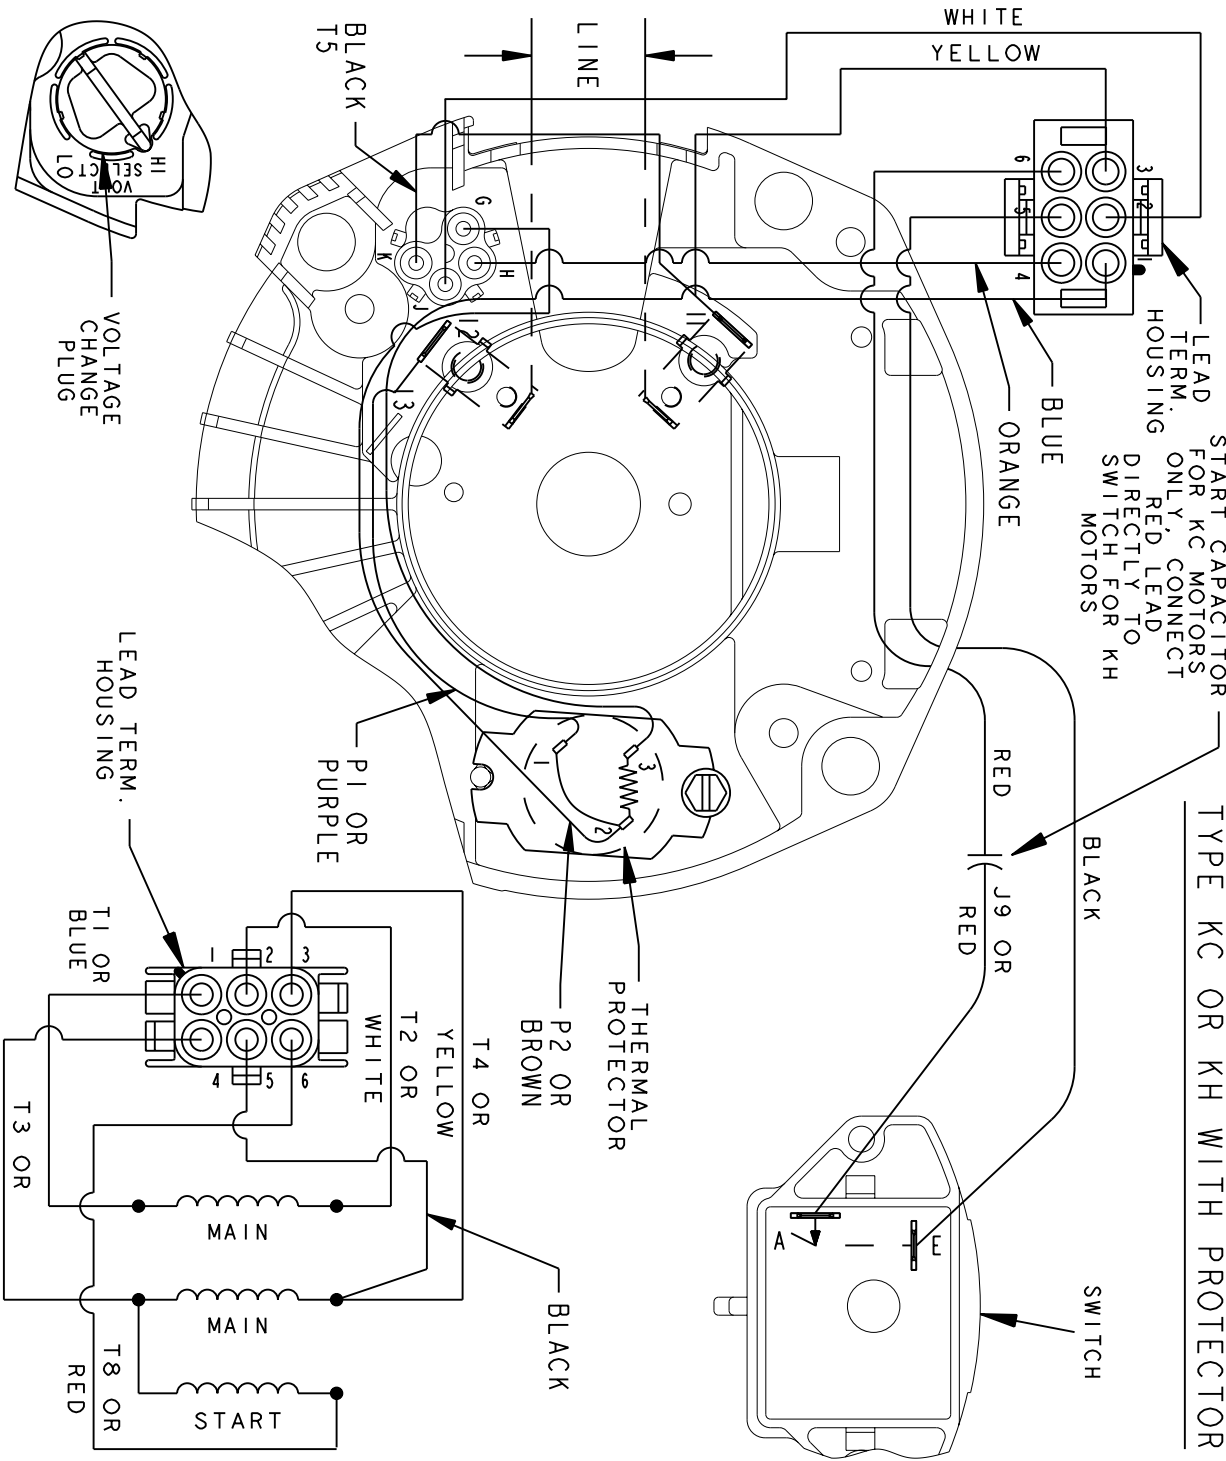

Technical Specifications

Electrical Type	Capacitor start(CSIR)	Starting Method	SM
Poles	2	Rotation	CW
Mounting	RD	Motor Orientation	ANY
Drive End Bearing	LOCKED	Opp Drive End Bearing	BALL
Frame Material	Rolled Steel	Overall Length	13.47 in
Frame Length	6.87 in	Shaft Diameter	0.63 in
Shaft Extension	1.88 in		

52A107160

4	KC	39	56C	15.10	12.98	8.50
3	KC	39	56C	13.47	11.35	6.87
2	KC	33	56C	12.01	9.89	5.41
1	KC,KH	39	56C	11.03	8.91	4.43
P	TYPE	RBC SIZE	NEMA FR	C	AG	SHELL REF.

NO.	REVISION	BY & DATE	CHK	TOLERANCES UNLESS SPECIFIED		FINISH	DRAWN	DATE
				DEC.	INCHES			
10	JET/POOL IS REPLACED BY JET PUMP PER ECO-0033464	PVR 05/15/13					BJS	06/13/91
9	CHG TO RBC FORMAT PER ISO5-1777	SUD 02/21/06	.X	±.1			CHK	
8	ADDED PART #4.	MDP 10/24/95	.XX	±.03			APPD	CCP 03/10/95
6	REDRAWN BY 2M SOFTWARE CO.	CCP 03/10/95	.XXX	±.005			SCALE	3=8
5	REV'D ORIENTATION OF GROUND LUG	BLJ 11/11/91	.XXXX	±.0005			REF	
			ANG	±1/2"			FMF	
							PREV	

NOTE#1 - HI VOLTAGE SHOWN FOR LOW VOLTAGE
ROTATE VOLTAGE CHANGE PLUG TO LO POSITION.

CONNECTION LABEL - 52X333027

SIGNATURES	DATE
MODEL B.L.J.	07/21/92
DETAIL	
CHECKED	
ENGRG	
MFG	
QUALITY	
ISSUED B.L.J.	07/21/92
SOLID MODEL: 52A106889	

REGAL-BELOIT CORPORATION

REGAL-BELOIT

TITLE
CONNECTION DIAGRAM

SIZE DRAWING
A

SCALE: 1.000 REF. No.:

FMF: 2 COMPARTMENT DUAL VOLT, SET ROTATION

52A106889

REV 2