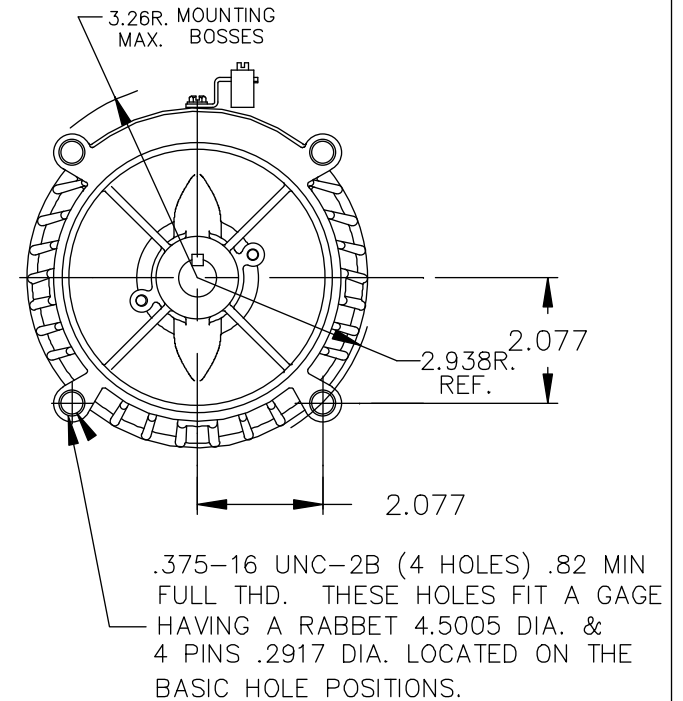

52A107160

4	KC	39	56C	15.10	12.98	8.50
3	KC	39	56C	13.47	11.35	6.87
2	KC	33	56C	12.01	9.89	5.41
1	KC,KH	39	56C	11.03	8.91	4.43
P	TYPE	RBC SIZE	NEMA FR	C	AG	SHELL REF.

NO.	REVISION	BY & DATE	CHK	TOLERANCES UNLESS SPECIFIED		FINISH	DRAWN	DATE
				DEC.	INCHES			
10	JET/POOL IS REPLACED BY JET PUMP PER ECO-0033464	PVR 05/15/13					BJS	06/13/91
9	CHG TO RBC FORMAT PER ISO5-1777	SUD 02/21/06	.X	±.1			CHK	
8	ADDED PART #4.	MDP 10/24/95	.XX	±.03			APPD	CCP 03/10/95
6	REDRAWN BY 2M SOFTWARE CO.	CCP 03/10/95	.XXX	±.005			SCALE	3=8
5	REV'D ORIENTATION OF GROUND LUG	BLJ 11/11/91	.XXXX	±.0005			REF	
			ANG	±1/2"			FMF	
							PREV	

REGAL-BELOIT CORPORATION

TITLE OUTLINE
2 COMPARTMENT UPGRADE - 56C - JET PUMP

MAT'L.
FINISH 3 of 4